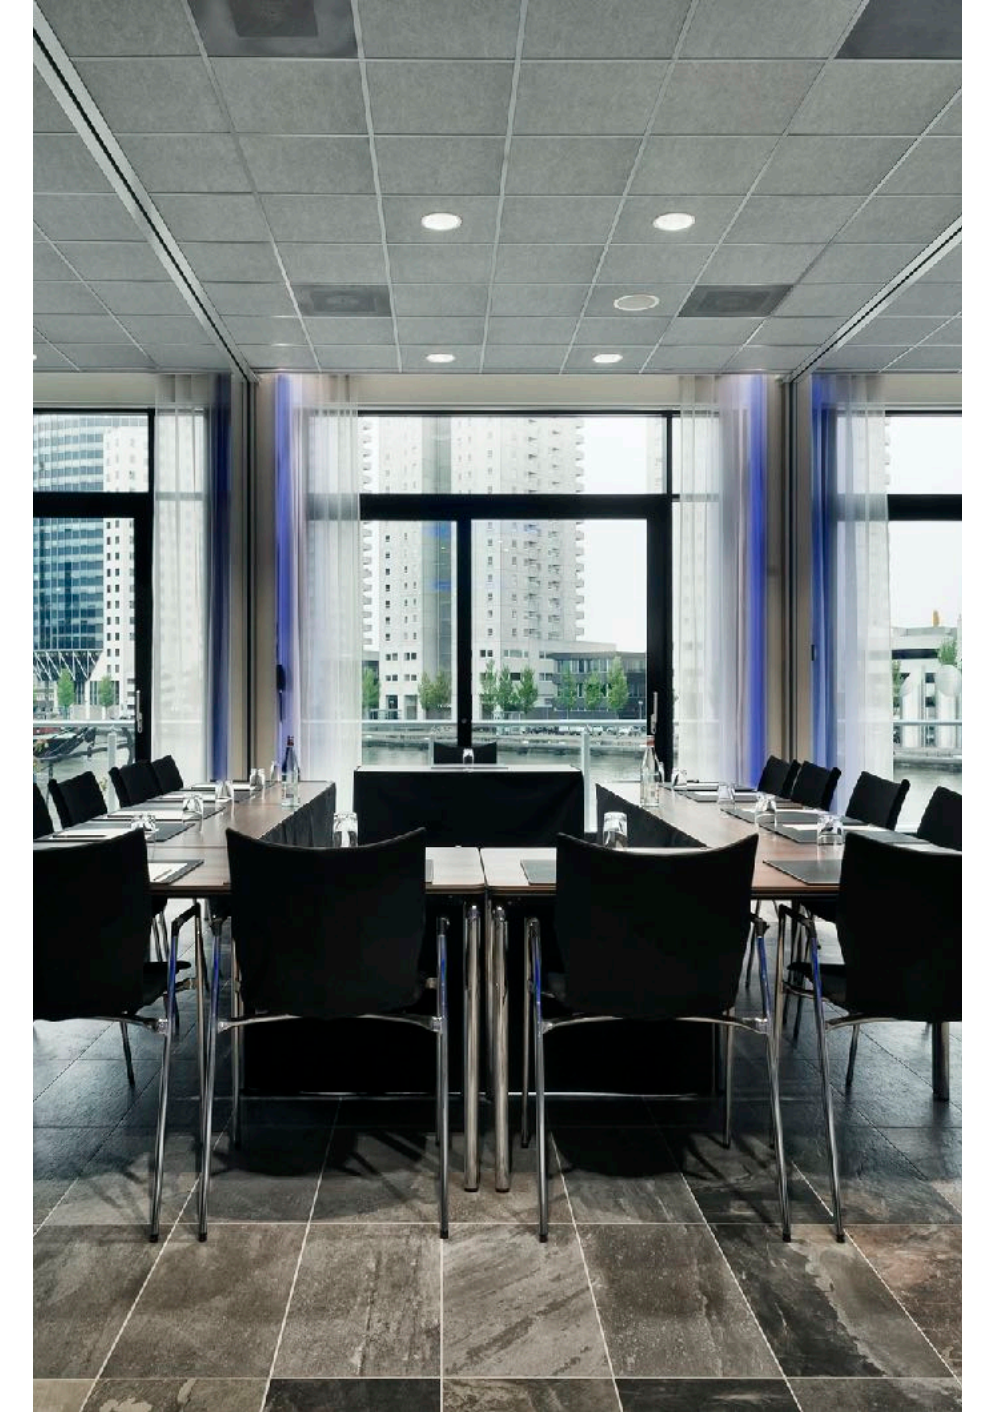

MICE

13 Meeting rooms