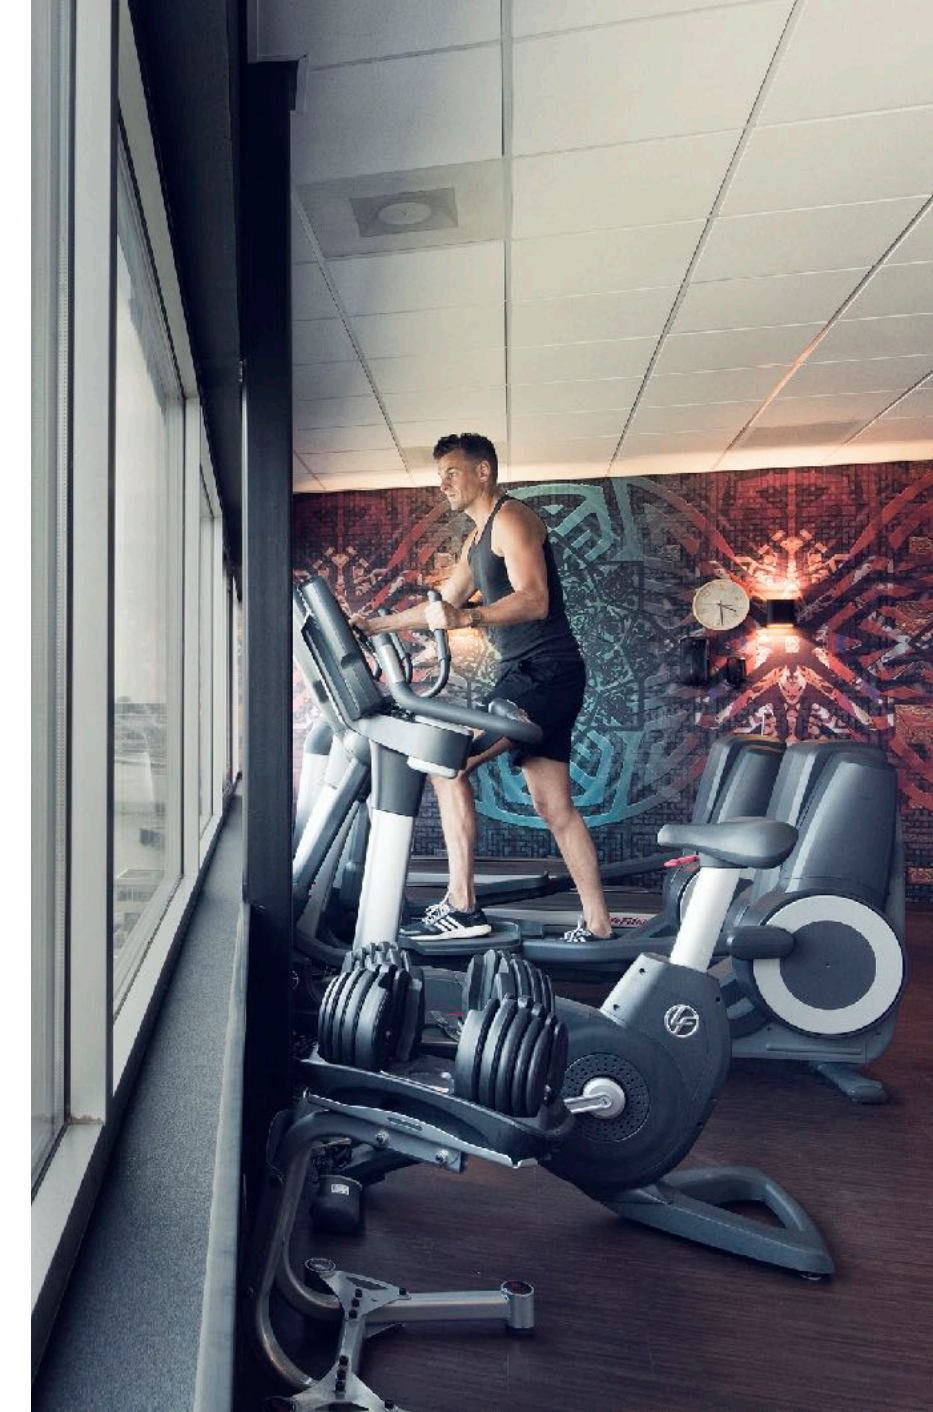

Architecture MAS Architecture
Interior Design Feran Thomassen

Key Facts

Rooms

215

Food & Beverage

Restaurant, Cocktail bar

Spa & Recreation

Gym, Spa, Pool, Bikes

Size: 36 sqm (387 sqft) – 68 sqm (732 sqft)

Amenities: Free WLAN

Features: Walk-in shower, mirror TV, whirlpool

Food & Beverage

Experience the melting pot of worldly influences.

Restaurant Down Under is the perfect spot for a stylish dinner in an inspiring setting. The continents blend together in the international cuisine of restaurant Down Under. Taste the world's influences from East to West.

Leisure

Wellness Club H2O swimming pool.

Spa Heaven features Finnish panorama sauna, Turkish steam room, two Hammam treatment rooms and a lounge area.

Life Fitness Gym is the place to relieve stress and have the best time working out.

MICE facilities

Central location in which all safety regulations are met.

From stylish cocktail parties, to top class meeting and international conferences, Mainport is the place where you can bring the team together. The superb meeting rooms offer a breathtaking view of the Rotterdam skyline. All Meetings & Events locations are adjusted to the 1.5 meter requirements.