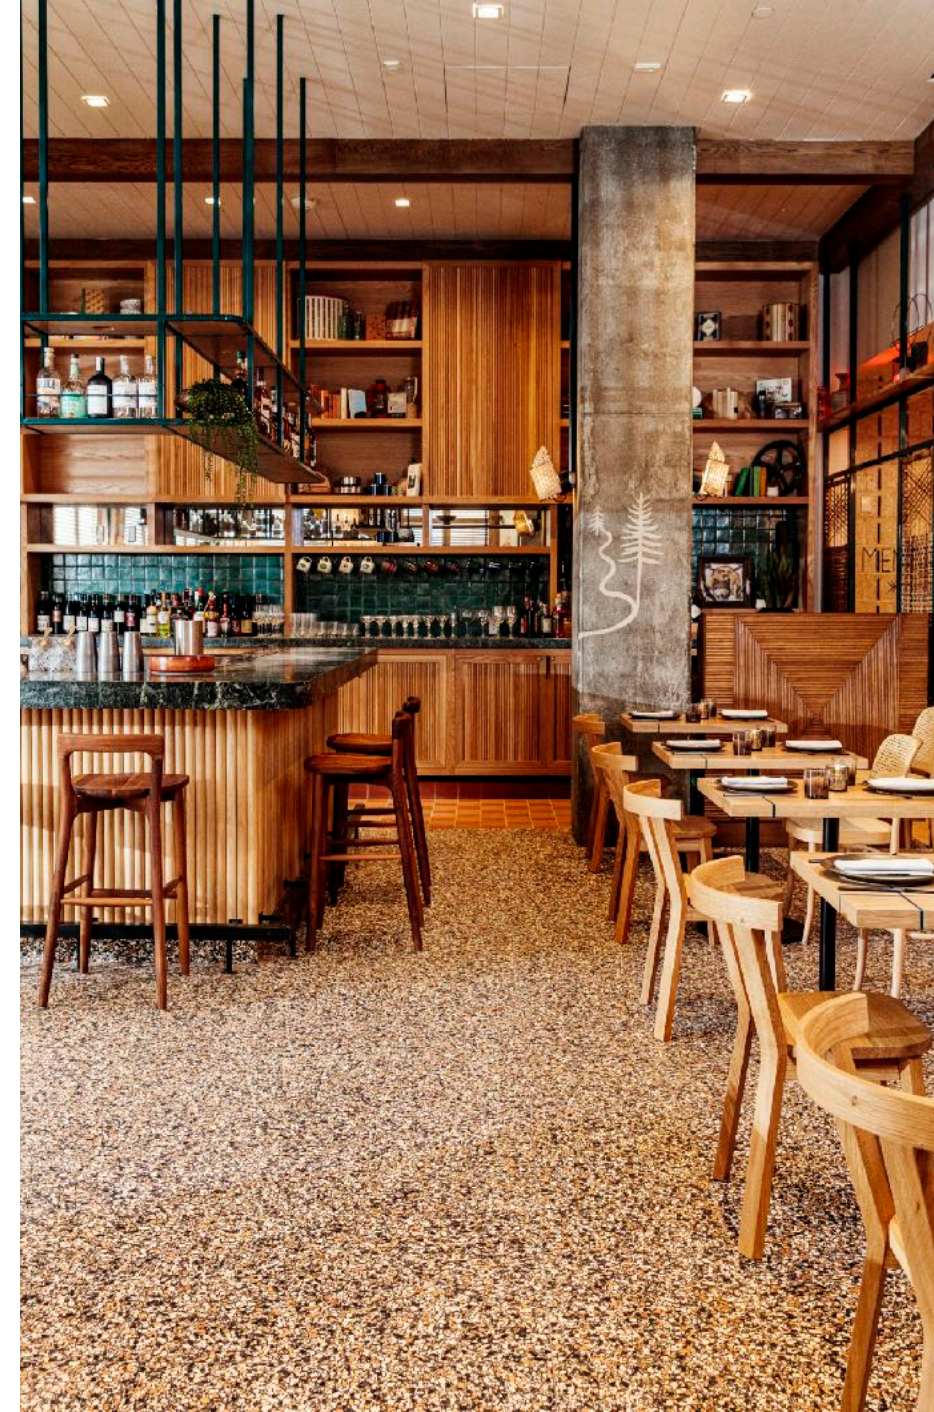

Architecture Kollin Altomare Architects
Interior Design Studio Collective

Key Facts

Rooms

250

Food & Beverage

Restaurant & Bar

Leisure

Pool, Gym, Complimentary bikes

Caravan Swim Club is a breezy Baja-inspired poolside gathering place for everything from cabana drinks to creative meetings.

Discover the restaurateurs behind such local favorites as Scopa Italian Roots, Dama, and Black Market Liquor Bar