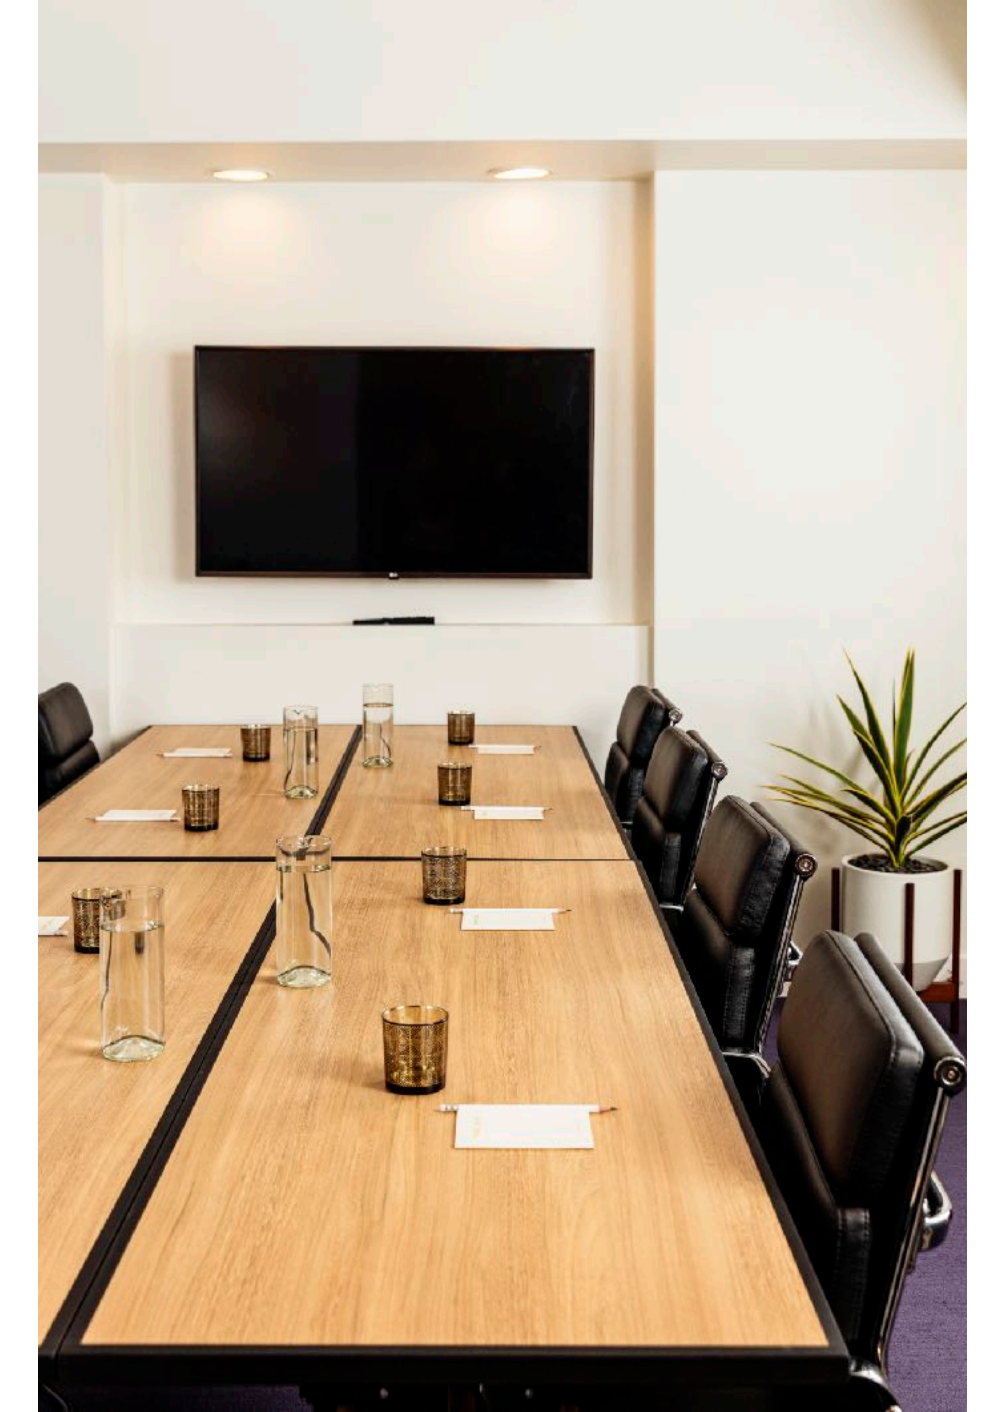

Architecture Kollin Altomare Architects
Interior Design Studio Collective

Key Facts

Rooms

250

Food & Beverage

Restaurant & Bar

Leisure

Pool, Gym, Complimentary bikes